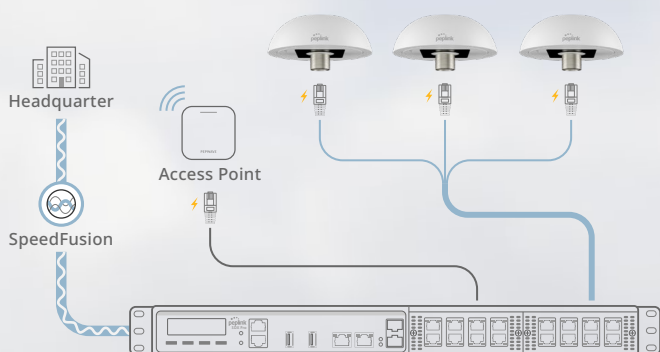

 x2

 x8

Instant **flexibility** with the SIM injector.

Simply connect an Ethernet cable between the SIM injector[^] and the HD1 Dome Pro to manage up to **10 physical SIMs**.

With remote network management available via Peplink's cloud-based management system, InControl2, accessibility worries are a thing of the past.

SIM Injector **Specifications**

SIM Slots	8x Active SIM Slots, Standard Size	Weight	430 grams / 0.94 pounds
LAN Interface	4x GE, PoE 802.3at Support	Operating Temperature	-40 - 149 °F / -40 - 65 °C
Power Input	DC Jack / Terminal Block: 12-56V	Humidity	15% - 95% (non-condensing)
Dimensions	1.6 x 5.8 x 5 inches / 40 x 147 x 128 mm		

[^]We are now offering bundle value when purchased together. Contact your point of sales for more information.

Together it works

The HD1 Dome Pro can **optimize network performance** with its PoE functionality. Leverage the power of SpeedFusion by simply connecting Peplink PoE routers, for a mega-bandwidth channel, with the simplest failover option. Or alternatively, extend the Wi-Fi range by connecting an external access point.

A design that's made to meet your needs

M35 Screw Mount

Ethernet Splitter

Mounting Bracket

It's simple design offers a multitude of installation options. The HD1 Dome Pro includes an **M35 screw mount** and **Ethernet splitter**, making it easy for wall or pole mount. If mounting is not needed, simply connect an Ethernet cable and it's good to go.