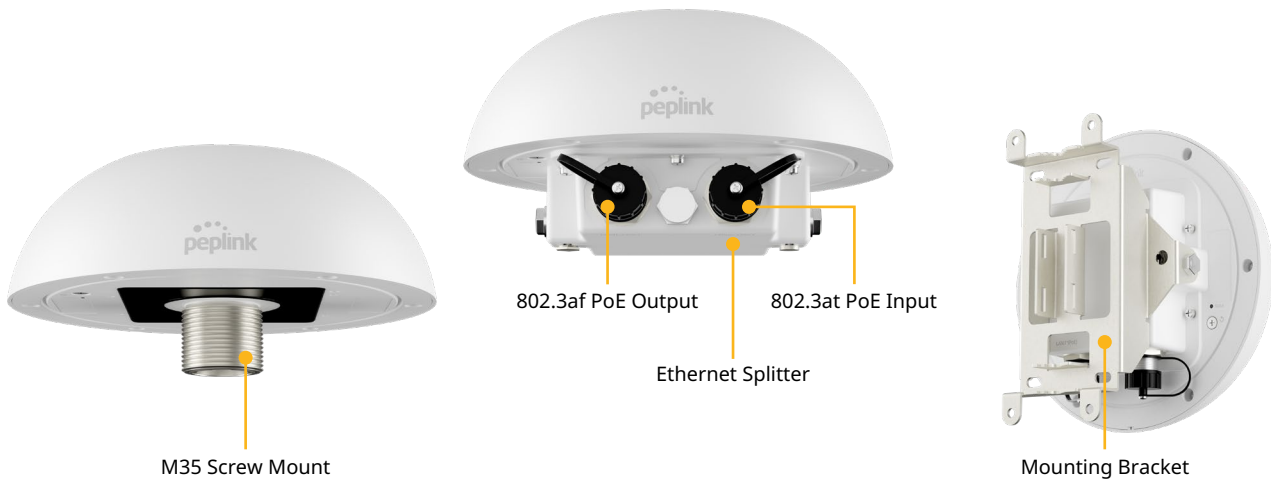

A design that's made to meet your needs

M35 Screw Mount

Ethernet Splitter

Mounting Bracket

It's simple design offers a multitude of installation options. The HD1 Dome Pro includes an **M35 screw mount** and **Ethernet splitter**, making it easy for wall or pole mount. If mounting is not needed, simply connect an Ethernet cable and it's good to go.

Specifications

WAN Interface	1x 5G Modem with Redundant SIM Slots ¹	Power Consumption	20 W (max., without PoE output)
LAN Interface	1x 10/100/1000M Ethernet ^{2 3}	Dimension	4.33 inches (radius) x 4.53 inches (height) 110 mm (radius) x 115 mm (height)
Wi-Fi Interface	Simultaneous Dual-Band (2.4GHz / 5GHz) Wi-Fi 6, 2X2 MIMO Wi-Fi WAN and/or AP	Weight	With Ethernet Splitter: 3.75 pounds / 1.7 kg Without Ethernet Splitter: 2.65 pounds / 1.2 kg
Number of SpeedFusion VPN Peers	2	Operating Temperature	-40° – 149°F / -40° – 65°C
Enclosure	Rugged outdoor IP67 (with Ethernet Splitter)	Humidity	15% – 95% (non-condensing)
Recommended Users	150	Certifications	FCC, CE, RoHS ⁴ , Electromagnetic Compatibility: EN 61000 ³
Cellular Data Rate (Downlink / Uplink)	5G: 4 Gbps / 700 Mbps LTE CAT-20: 2 Gbps / 150 Mbps	Package Content	MAX HD1 Dome Pro, Ethernet Splitter, 2x Waterproof Ethernet Connector (ACW-112), Mounting Kit Set
Antenna	4X4 Internal MIMO Cellular Antennas 2X2 Internal MIMO Wi-Fi Antennas 1x Internal GPS Antenna	SIM Card Size	Nano-SIM (4FF)
Power Input	1x 802.3at PoE+	Warranty	1-Year Limited Warranty
Power Output	1x 802.3af PoE (with Ethernet Splitter)		

¹ SIM Injector is available separately.

² Ethernet LAN port can be split into two LAN ports using the included splitter (1x LAN 802.3af PoE out, 1x LAN 802.3at PoE+ in).

³ Ethernet port includes surge and ESD protection circuits to protect against over-voltage transients.